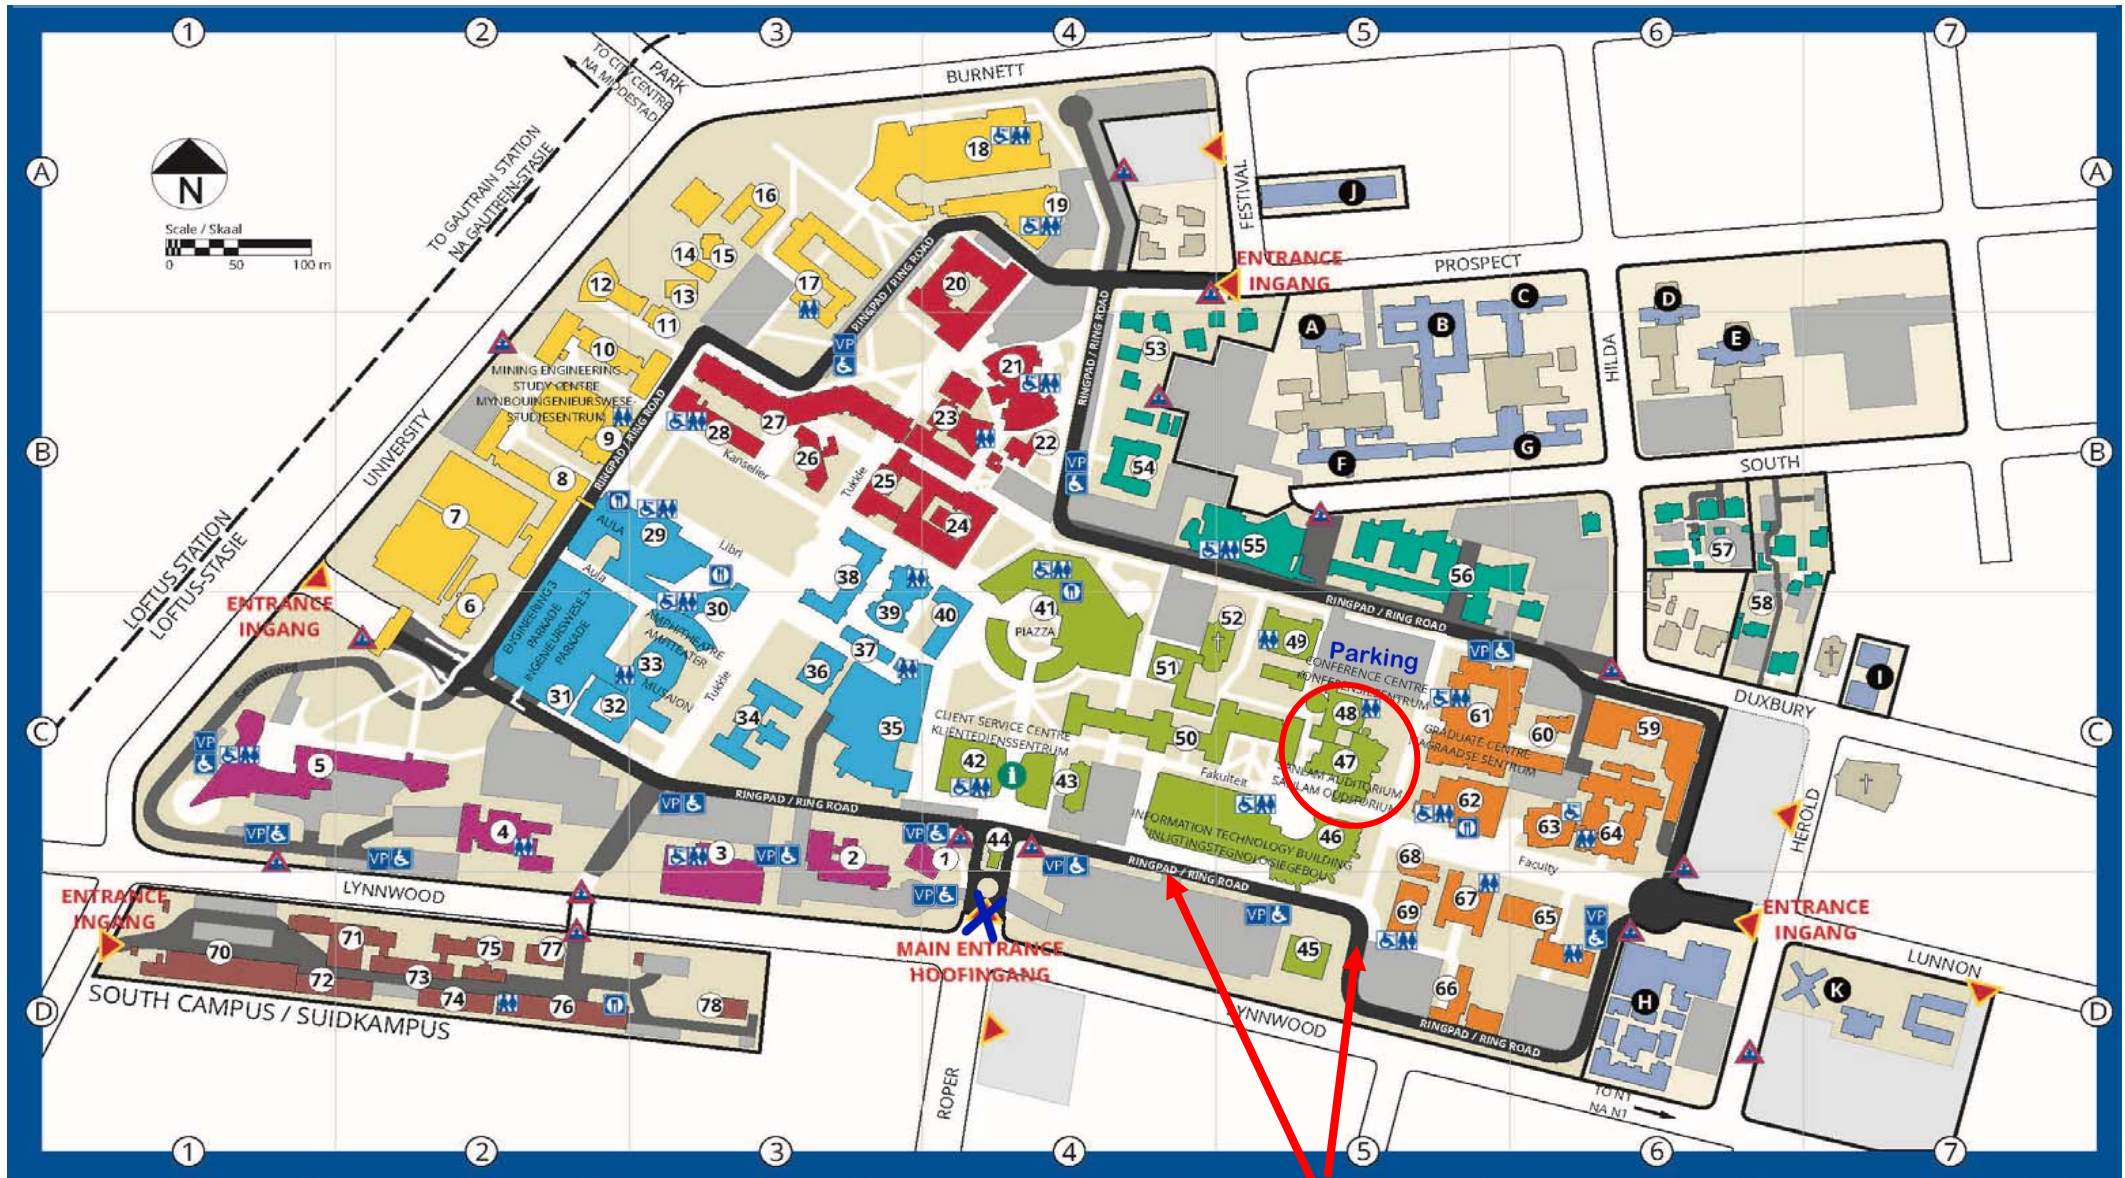

From the West (City Centre):

- Travel along Francis Baard Street (previously Schoeman Street), direction east, until you reach Hill Street
- Turn right into Hill Street
- Turn left into Burnett Street
- Turn right into University Road. You will find the University Road entrance on your left, or continue to Lynnwood Road.
- Turn left into Lynnwood Road. You will find the main entrance on your left at Roper Street

From the Hatfield Gautrain Station:

- Travel along Grosvenor Street, direction south, until you reach Prospect Street
- Turn right into Prospect Street
- Continue along Prospect Street until you reach the Hatfield Campus Prospect Street entrance

... See next page for the map of UP, Main Campus and Conference Centre

Hatfield / Main Campus: UP Conference Centre

Entrances available for accessing the campus – marked with a **BLUE X**:

- University Road (Engineering Gate) – ONLY gate open during weekends
- Cnr Lynnwood Road and Roper Street (Main Gate) – closed during weekends
- Cnr Lunnon and Herold Streets (Lunnon Gate) – closed during weekends

- Follow the route in **DARK GREY** (named the **CIRCLE ROAD**) to drive around campus
- The **CONFERENCE CENTRE** is building number **47 & 48** on the map – marked with a **RED** circle – the grey area above the **RED** circle is the parking area.